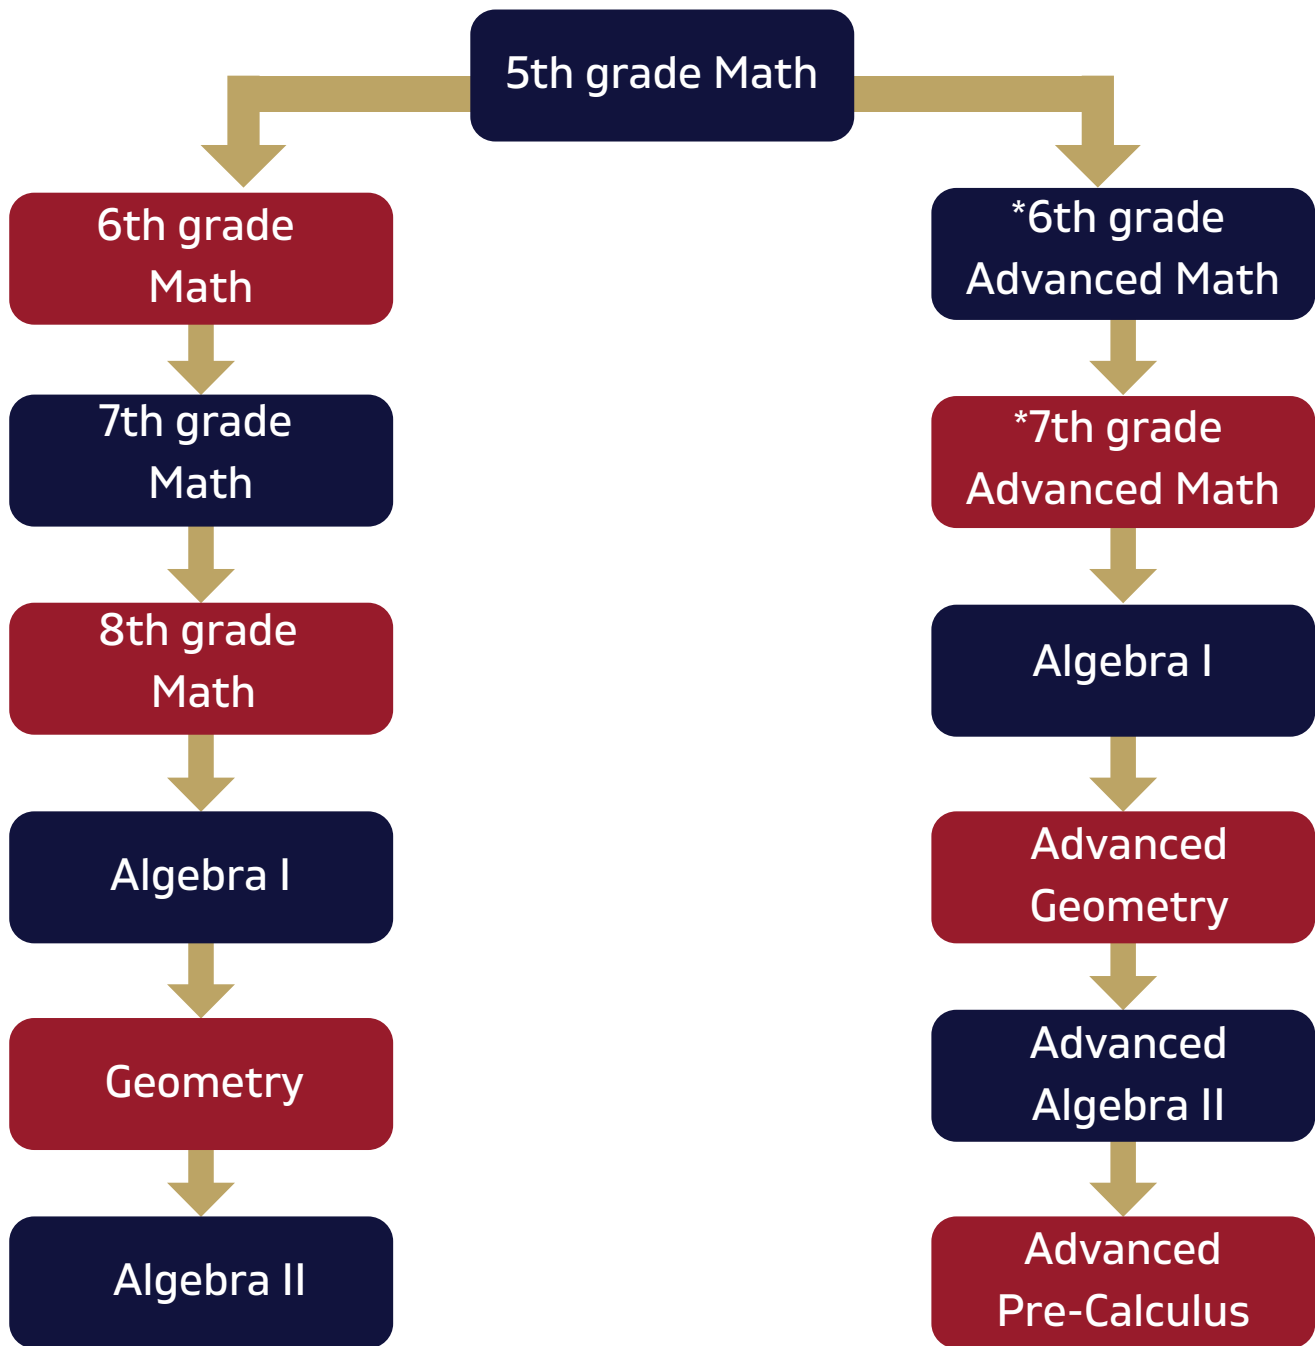

# MISD Common Mathematics Pathways

\*TEKS from grades 6th-8th are taught in 6th and 7th grade Advanced Math

This pathway allows students to participate in the Math pathway that aligns with the STEM endorsement requirements in high school.